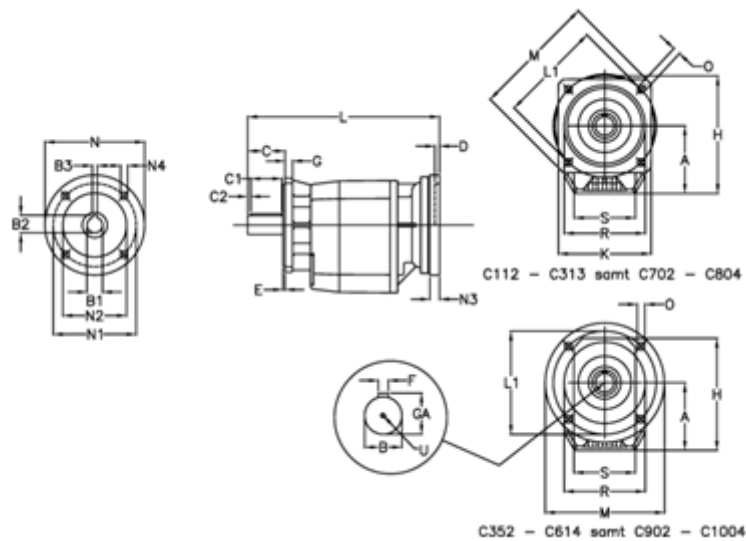

Article number: 40600811952445  
 Description: Helical gearbox  
 C803F-119,5-P112B5

## Measures

A = 247.0	D = 4.5	L1 = 350	R = 320
B = 80	E = 5	M = 400	S = 300
B1 = 28	F = 22	N = 250	U = M20x42
B2 = 31.3	G = 20	N1 = 215	
B3 = 8	GA = 85.0	N2 = 180	
C = 140	H = 422.0	N3 = 0	
C1 = 110	K = 350	N4 = M12x16	
C2 = 15	L = 543.0	O = 18.0	